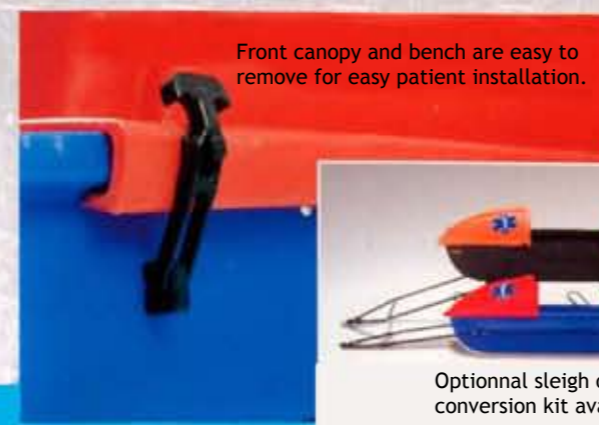

The ATV Rescue has the option of converting into a ski or sleigh rescue unit for pulling behind a snowmobile, allowing for year-round use.

Also available from Equinox are backboards, stretchers, and fitted canvas covers.

**SPECIFICATIONS:**

Length: 103" (261.6 cm)  
Width: 34 1/2" (87.6 cm)  
Height: 16" (40.6 cm)  
Hitch Style: 2" ball coupler

**COLORS:**

Body - Blue or Black  
Front Canopy - Red or Orange  
Bench - Red or orange  
Shipping Weight: 460 lb (208.6 kg)

**FEATURES:**

- High speed tapered roller bearings
- Greasable wheel hubs
- 18" Flotation tires
- Polyethylene body
- Seat belts
- Hood Canopy
- Attendant's Bench Seat
- Black powder coated steel frame

**ACCESSORIES:**

- Back board
- Stretcher
- Sleigh conversion kit
- Ski conversion kit
- Greasable dust caps
- Canvas cover

Rescue Boggan-Canvas Cover

Rescue Boggan Stretcher

Front canopy and bench are easy to remove for easy patient installation.